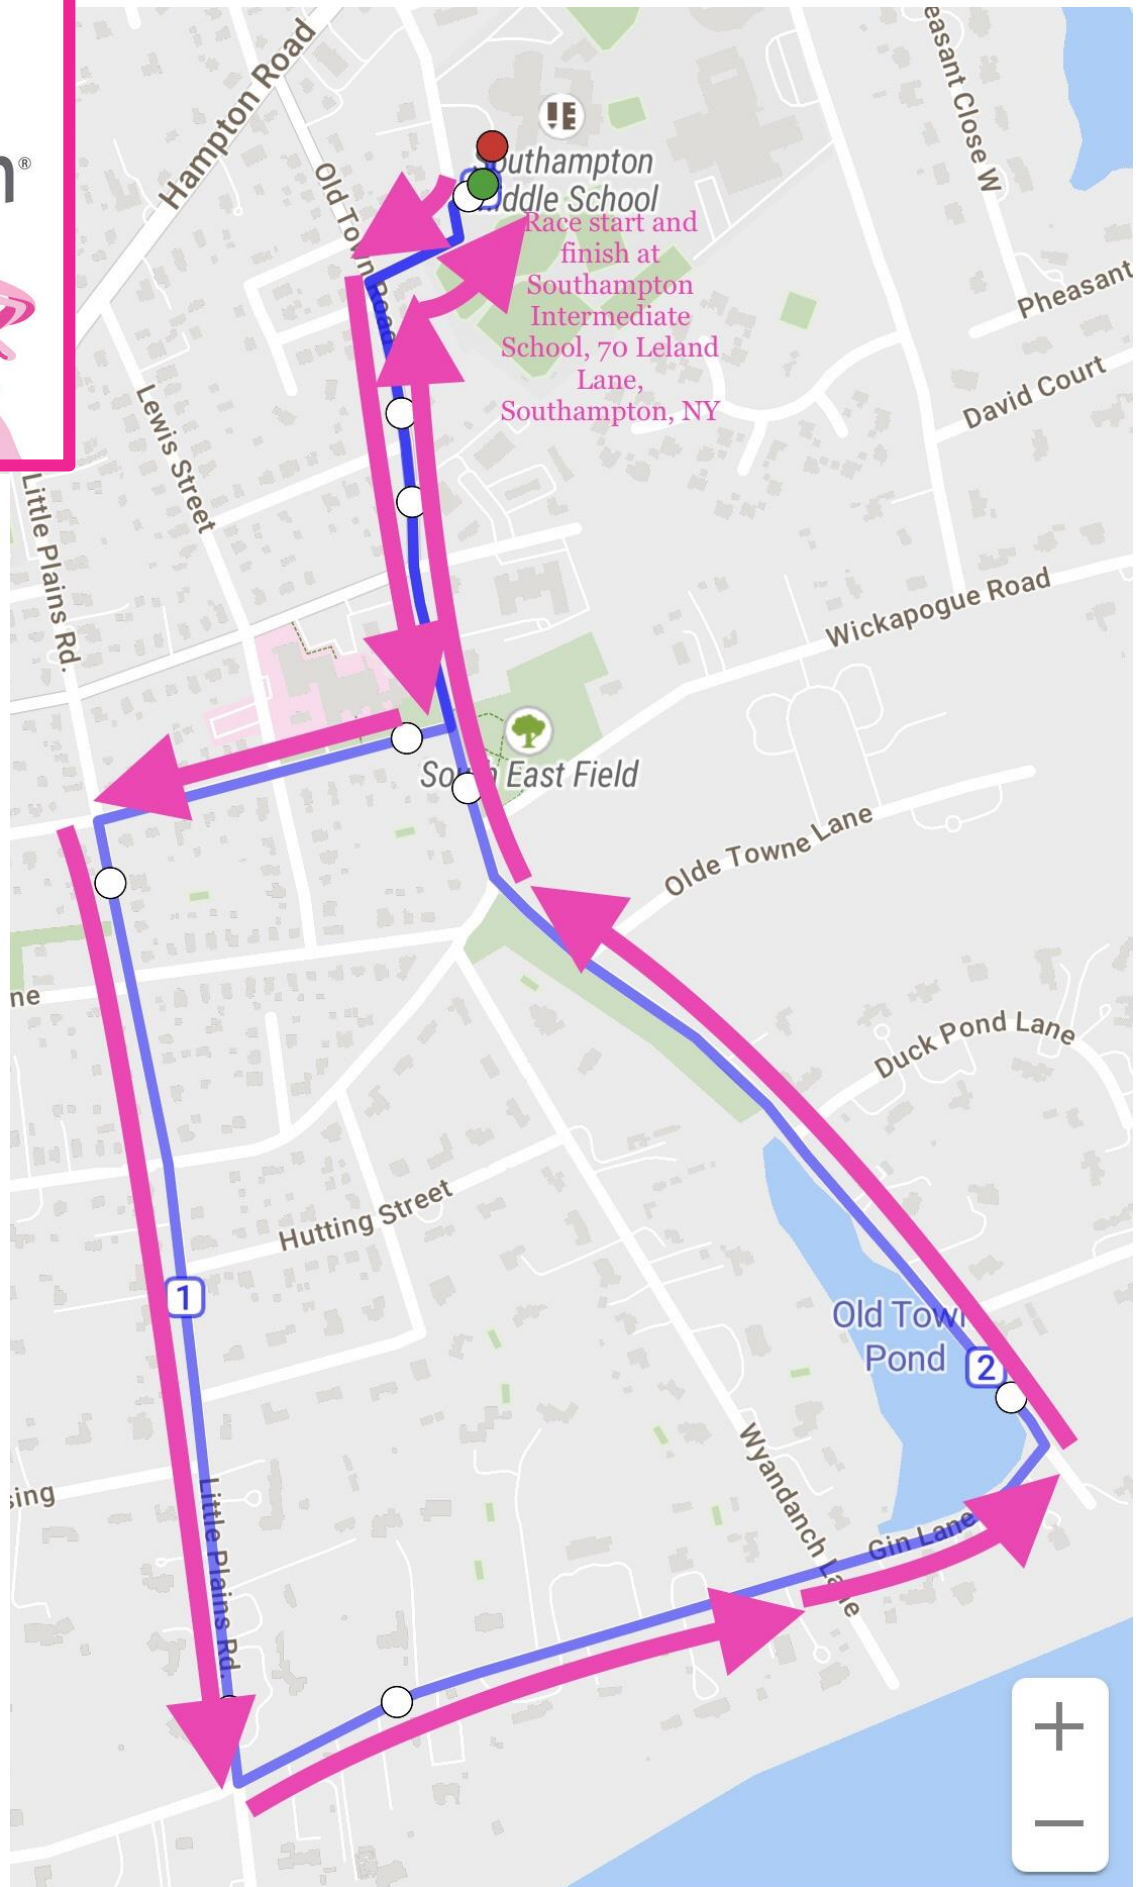

Ellen's 26TH ANNUAL Run[®]

IN PERSON

Sunday, August 15, 2021 at 9:00 AM

Please note: Temporary course change — new location is

Southampton Intermediate School, 70 Leland Ln, Southampton, NY 11968

ADVANCE REGISTRATION REQUIRED

Registration closes on Saturday, August 14 at 12:00 PM

.....

DIRECTIONS

The race will begin and end at Southampton Intermediate School. Runners will line up in front of the Intermediate School and then:

1. Run south down Leland Lane
2. Turn left on Old Town Road (heading south)
3. Turn right on Herrick Road (heading west)
4. Turn left on Little Plains Road (heading south)
5. Turn left on Gin Lane (heading east)
6. Run along Gin Lane until it meets up with Old Town Road
7. Run north on Old Town Road to Leland Lane
8. Turn right on Leland Lane
9. Bear right into the driveway in front of the Southampton Intermediate School where the race ends

REGISTER & MORE INFO: ELLENSRUN.ORG